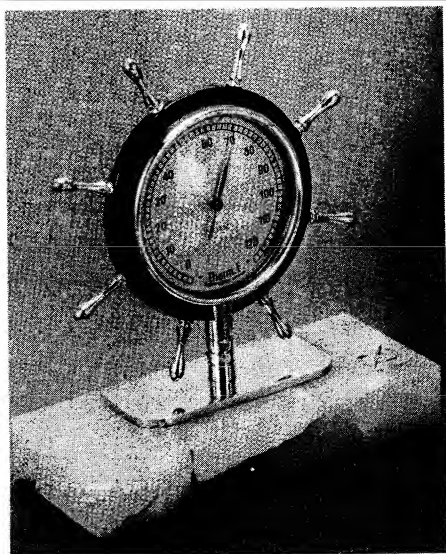

29 MAGNETIC CLIP HOLDER

GENUINE ONYX

78 CALENDAR FULL VISIBLE MONTH

82 CALENDAR PERPETUAL ROLL

83 CALENDAR SATIN ROLL PENCIL REST

DESK WEATHER STATION
BAROMETERS AND THERMOMETERS

11 THERMOMETER SHIPS WHEEL

13 THERMOMETER SWIVEL BRACKET